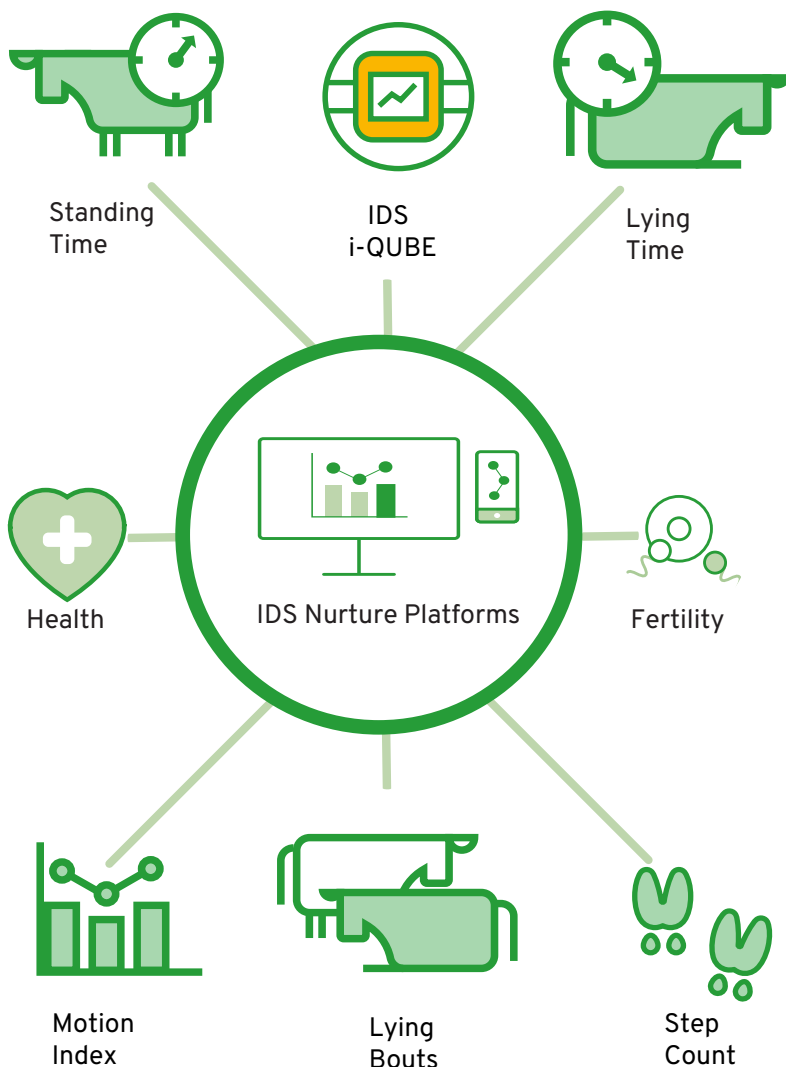

# Applied Intelligent Solutions IDS Nurture

---

Improving our world with Robotics  
and Artificial Intelligence

Affordable | Reliable | Precise | Compatible

# Intelligent Dairy Solutions

## IDS Nurture

IDS Nurture is a data processing and analysis tool that presents actionable insights to the dairy farmer through a user-friendly interface. Data is collected through the IDS product range; robust wireless sensors - IDS i-QUBE, IDS Teat Pre & Post Robots and IDS Vision. The goal is to provide a complete solution to help optimise productivity and well-being of your cows and contribute to a sustainable future of your business.

IDS Nurture provides a viewing and analysis platform for individual and herd data, allowing insights into behaviour patterns and arising health issues. The system turns sensor and robot data into real-time, relevant alerts and information to help you manage your herd. The captured data can be viewed on the user's personal dashboard, via a parlour interface, desktop, tablet or smartphone. IDS Nurture is compatible with a number of herd management systems, providing access to valuable information on a single format. IDS Nurture allows real time visualisation of your robots, so you can monitor your herds performance.